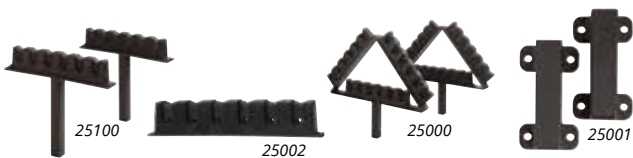

FLAGSTICK CADDIE™

- Keep up to 18 flagsticks free of nicks, dings and other damage during transport.
- Powder-coated steel caddie with cushioned foam slots to grip and protect flagsticks.
- Vertical arm slips into stake-hole pocket of most golf utility vehicles (alternative brackets available)
- Junior Flagstick Caddie™ Holds up to six flagsticks.
- Recommended use only with 1/2" diameter flagsticks.