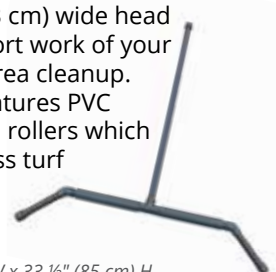

RANGE BALL PUSHER

- 44 ½" (113 cm) wide head makes short work of your practice area cleanup.
- Design features PVC frame and rollers which glide across turf surfaces.